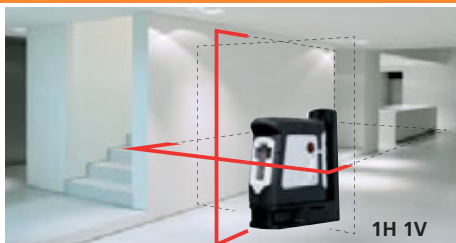

Room design and interior furnishings

AutoCross-Laser 2 ⁽¹⁾

Cross-line laser with 2 clearly visible laser lines
 - 3-6° self-levelling range, precision 3 mm / 10 m
 - The unit's magnetic base makes it very versatile - it can be mounted on a tripod, on the wall or attached to magnetic objects.
 - RX-Ready: The laser receiver, which is available as an optional extra, can detect laser lines in a range of up to 50 m - ideal for outdoor applications.

031.100A	4 021563 662890	1
----------	-----------------	---

PT

CompactPalm-Laser PowerBright Plus

NEW

Compact cross-line laser with 2 extreme bright laser lines
 - This unit produces 2 very visible laser lines which make it outstanding for the alignment of tiles, wall studding, windows, doors, etc.
 - 1.5° self-levelling range, precision 2 mm / 10 m
 - The pivoted housing can be turned to permit exact positioning of laser lines.
 - RX-Ready: The laser receiver, which is available as an optional extra, can detect laser lines in a range of up to 50 m - ideal for outdoor applications.