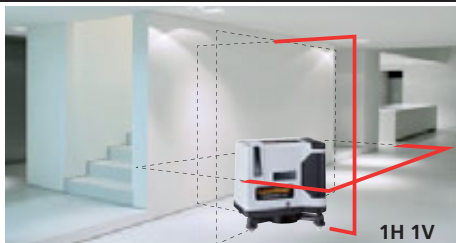

Room design and interior furnishings

AutoCross-Laser 2 ⁽¹⁾

Cross-line laser with 2 clearly visible laser lines
 - 3-6° self-levelling range, precision 3 mm / 10 m
 - The unit's magnetic base makes it very versatile - it can be mounted on a tripod, on the wall or attached to magnetic objects.
 - RX-Ready: The laser receiver, which is available as an optional extra, can detect laser lines in a range of up to 50 m - ideal for outdoor applications.

031.100A	4 021563 662890	1
----------	-----------------	---

PT

CompactPalm-Laser PowerBright Plus

NEW

Compact cross-line laser with 2 extreme bright laser lines
 - This unit produces 2 very visible laser lines which make it outstanding for the alignment of tiles, wall studding, windows, doors, etc.
 - 1.5° self-levelling range, precision 2 mm / 10 m
 - The pivoted housing can be turned to permit exact positioning of laser lines.
 - RX-Ready: The laser receiver, which is available as an optional extra, can detect laser lines in a range of up to 50 m - ideal for outdoor applications.